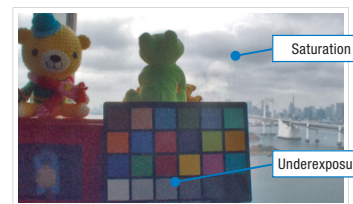

#### Option

- HD-SDI Repeater    ■ HD-SDI Receiver
- HD-SDI Digital Recorder    ■ Specialized Polarizing Lens

HD Repeater

HD Receiver

Standard

Specialized Polarizing Lens

iridix OFF

iridix ON