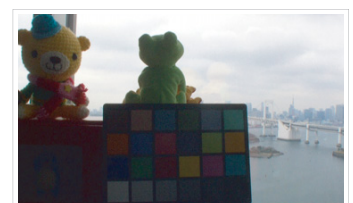

#### Option

- HD-SDI Repeater    ■ HD-SDI Receiver
- HD-SDI Digital Recorder    ■ Specialized Polarizing Lens

HD Repeater

HD Receiver

Standard

Specialized Polarizing Lens

iridix OFF

iridix ON